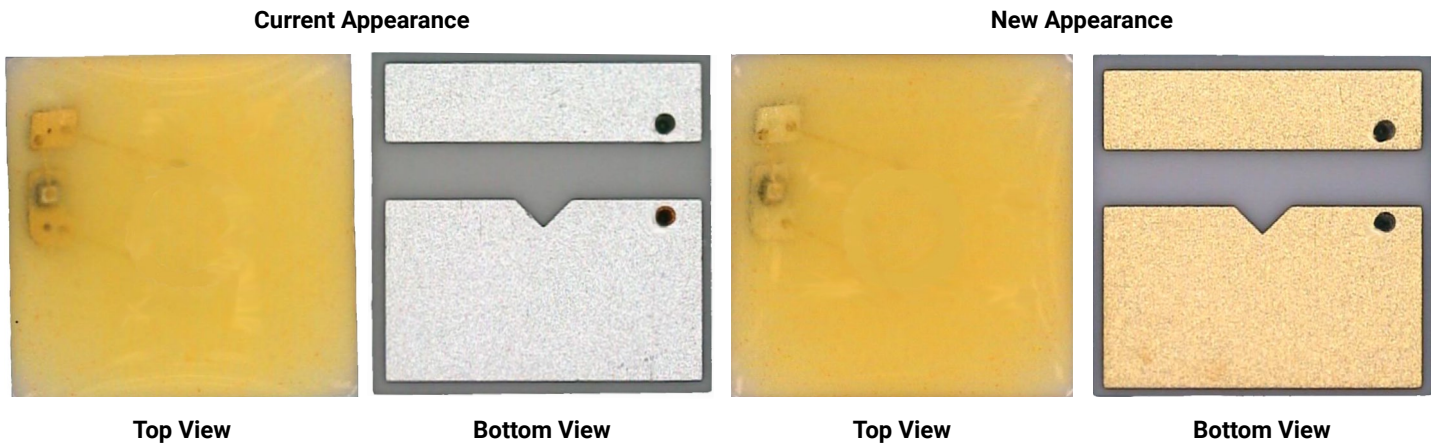

Change to Visual Appearance of Cree® XLamp® XH-G LEDs

PCN-CM087

Announcement Date: August 31, 2016

Implementation Date: Immediately

This notification applies to the following Cree product series:

XHGAWT-XX-XXXX-XXXXXXXXXX

No customer action is required.

CHANGE DESCRIPTION

Cree will begin shipment of XLamp® XH-G LEDs with a different visual appearance. Examples of XLamp XH-G LEDs with the current and new visual appearances are shown in the pictures below. These new appearance XLamp XH-G LEDs meet the product specifications stated in the data sheet.

IMPACT OF CHANGES

Beginning immediately, Cree will begin shipment of XLamp XH-G White LEDs with a new visual appearance. Each reel of XLamp XH-G LEDs will contain LEDs with either the current visual appearance or the new visual appearance. Current and new visual appearance XLamp XH-G LEDs will not be mixed on a reel. Customers may receive shipments containing both the current and new appearances in the same shipment until Cree’s inventory of the current appearance LEDs is depleted. Customers purchasing through a distributor will be further delayed to see this change until the inventory with the current appearance is depleted from distributor stock.